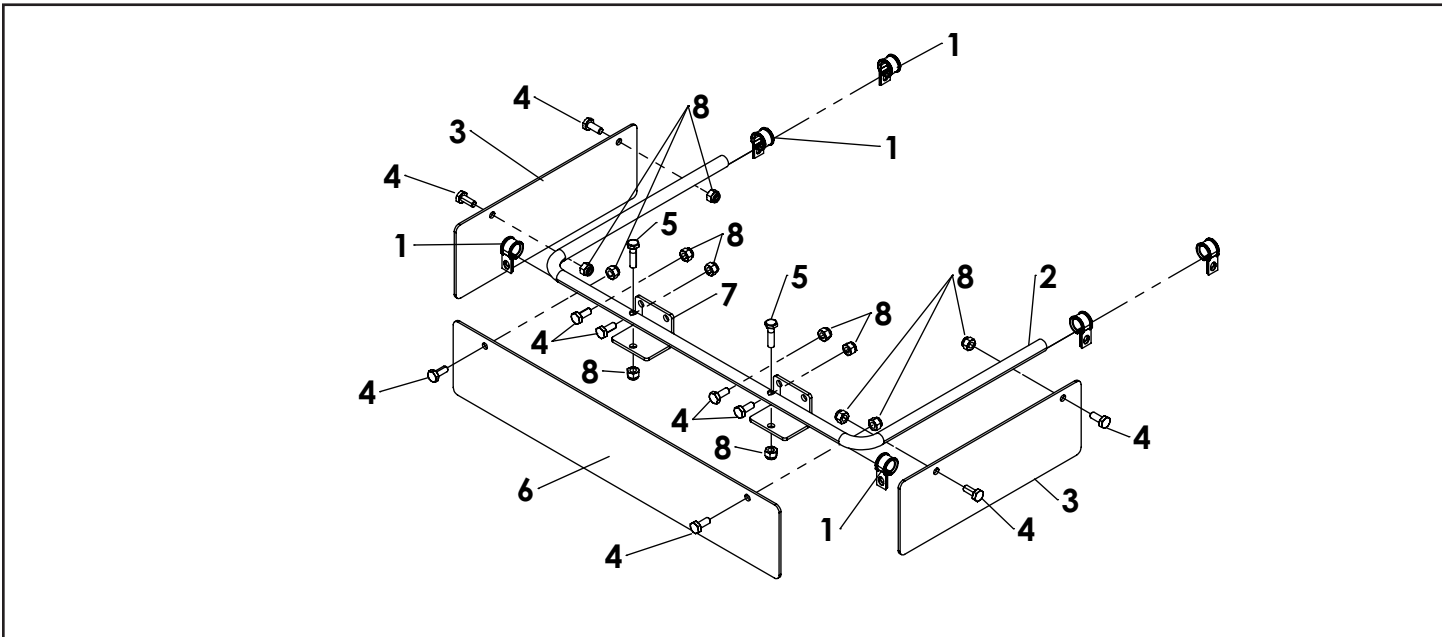

# PARTS FOR CCXGZAF450649

REF	QTY	PART NO	DESCRIPTION
1	6	4-11	CLAMP, RUBBER SLEEVE
2	1	2-228	TUBE, DEFLECTOR FRAME COMM
3	2	2-229	DEFLECTOR, SIDE
4	10	43866	BOLT, HEX 1/4-20 X 5/8 GR5
5	2	43661	BOLT, HEX 1/4-20 X 1 GR5
6	1	2-230	DEFLECTOR, FRONT
7	2	2-221	BRACKET, SS DEFLECTOR MOUNT
8	12	47189	NUT, HEX 1/4-20 NYLOCK